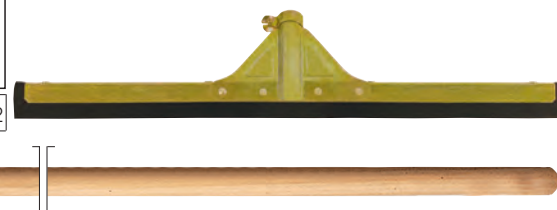

## ABC TOOLS Plastering trowel

Base in tempered, galvanized steel, with special teeth, replaceable

Ergonomic handle in polypropylene

Suitable for preparing surfaces before plastering

Dimensions 245x155 mm

## ABC TOOLS Water scraper

With support in galvanized steel

In soft double foam rubber (2 lips), high resistance

Threaded and perforated handle holder for safely fixing the handle through screws

Overall width 550 mm

## Warning tape

For underground signalling, with writing on one side

In polyethylene, thickness approx. 0,4 mm

In 200 m x 100 mm height roll

Colour	yellow 	blue 	yellow 	red 
Code	B 4118 7001	B 4118 7002	B 4118 7003	B 4118 7004
B 4118/7	Each €			
Indication	Attention ... telephone cable	water pipe	gas pipe	electric cable

## Surveying poles

Suitable for levelling and for having fixed points or visual reference elements

With octagonal section  28 mm

In painted steel, treated for a higher wear resistance

Metal tip, conic shape to facilitate soil penetration