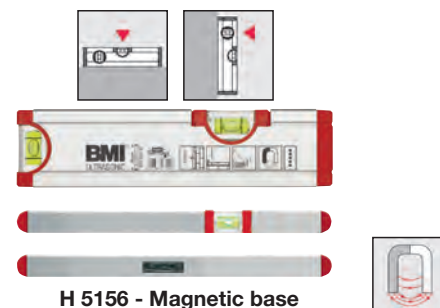

In tubular profile 50x22 mm - Accuracy ±0,5 mm/m

Overall length 200 mm

2 vials with lenticular effect

H 5155 - Simple base

H 5156 - Magnetic base

Code H 5155 0200	H 5155	Each €		1
Code H 5156 0200	H 5156	Each €		1

H 5156 - Magnetic base

BMI - ROBUST model

In tubular profile 50x22 mm

Accuracy ±0,5 mm/m

Milled bases, 3 vials (1 lenticular effect), shockproof rubber ends to protect the level and 2 gripping points in non-slip rubber

Level with very high level of accuracy, vials with increased dimensions, that move 5 times more than normal levels, in case of measurements on inclined surfaces, to immediately detect inaccuracies

In tubular profile, extra-strong with 4 75x26 mm chambers