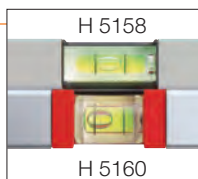

Level with very high level of accuracy, vials with increased dimensions, that move 5 times more than normal levels, in case of measurements on inclined surfaces, to immediately detect inaccuracies

In tubular profile, extra-strong with 4 75x26 mm chambers

Accuracy ±0,3 mm/m

Milled base, 2 vials and shockproof rubber ends

to protect the level

Natural anodized aluminium color

Length	mm	1000	1800
Code		H 5160 1000	H 5160 1800
H 5160	Each €		

BMI - SUPERSTAR model